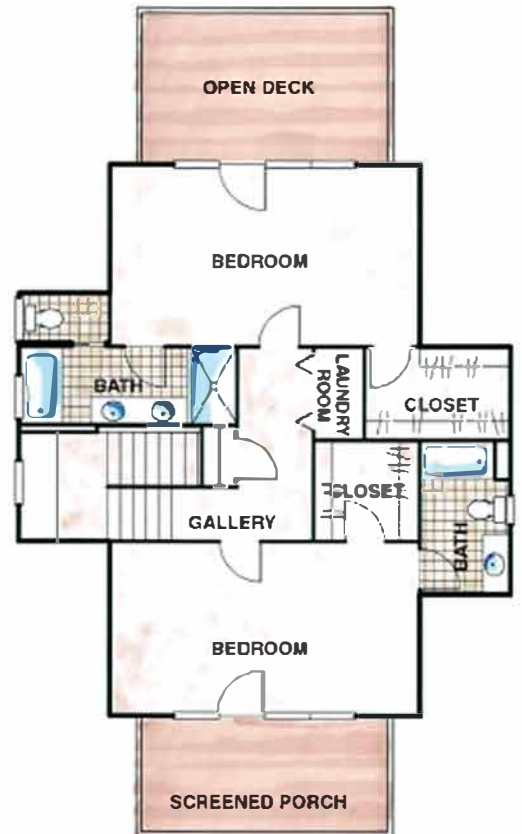

ASHLEY FLOOR PLAN

HEATED: 2,498 COVERED PORCH: 884 OPEN PORCHES: 160
TOTAL: 3,542 SQUARE FEET

800.358.6556 / 843.768.2560
www.seabrookislandrealestate.com

ALL INFORMATION DEEMED ACCURATE AND RELIABLE, BUT NOT GUARANTEED. BROKER/AGENT ASSUME NO LIABILITY FOR ANY LOSS OCCURRING BY RELIANCE ON THIS INFORMATION. PRICES, PLANS AND SPECIFICATIONS ARE SUBJECT TO CHANGE WITHOUT NOTICE. MARKETING BY SEABROOK ISLAND REALTY, Rev. March 7, 2005