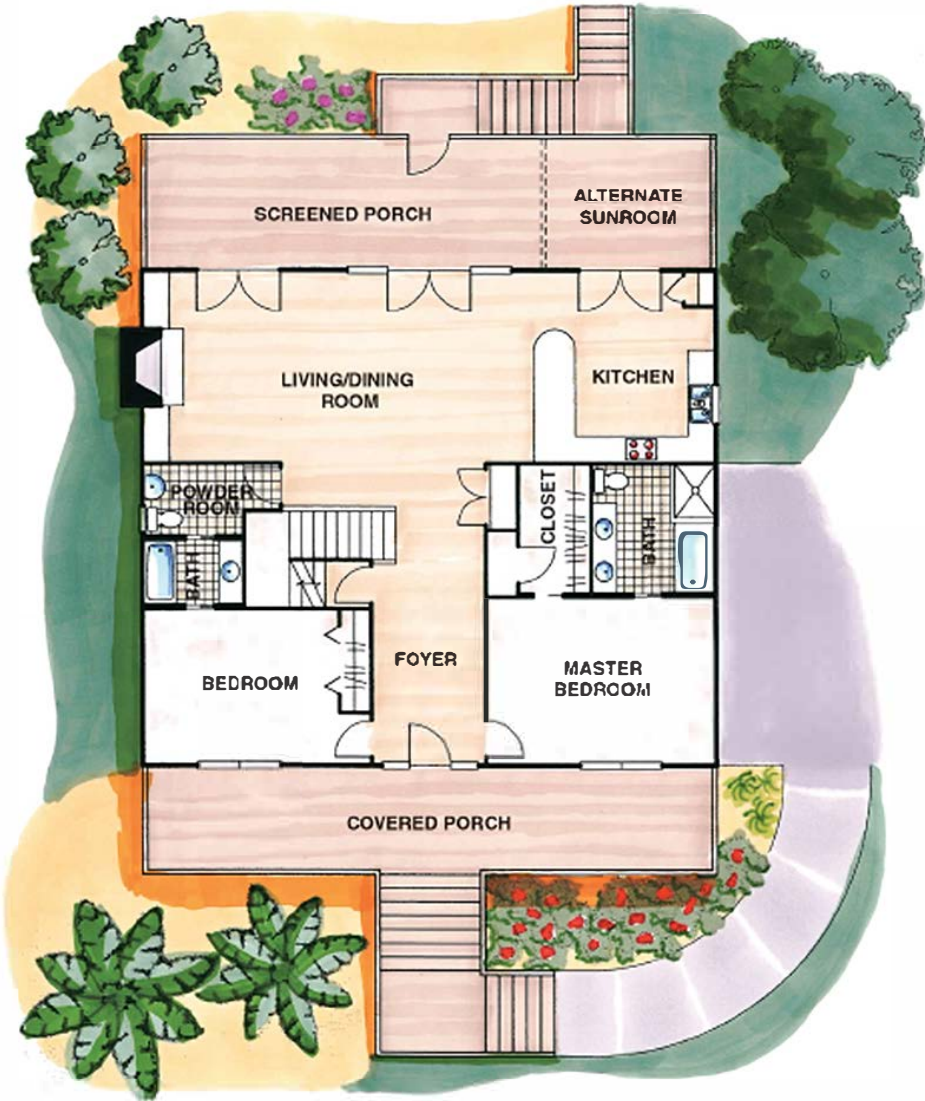

ASHLEY FLOOR PLAN

HEATED: 2,498 COVERED PORCH: 884 OPEN PORCHES: 160
TOTAL: 3,542 SQUARE FEET

800.358.6556 / 843.768.2560
www.seabrookislandrealestate.com

ALL INFORMATION DEEMED ACCURATE AND RELIABLE, BUT NOT GUARANTEED. BROKER/AGENT ASSUME NO LIABILITY FOR ANY LOSS OCCURRING BY RELIANCE ON THIS INFORMATION. PRICES, PLANS AND SPECIFICATIONS ARE SUBJECT TO CHANGE WITHOUT NOTICE. MARKETING BY SEABROOK ISLAND REALTY, Rev. March 7, 2005