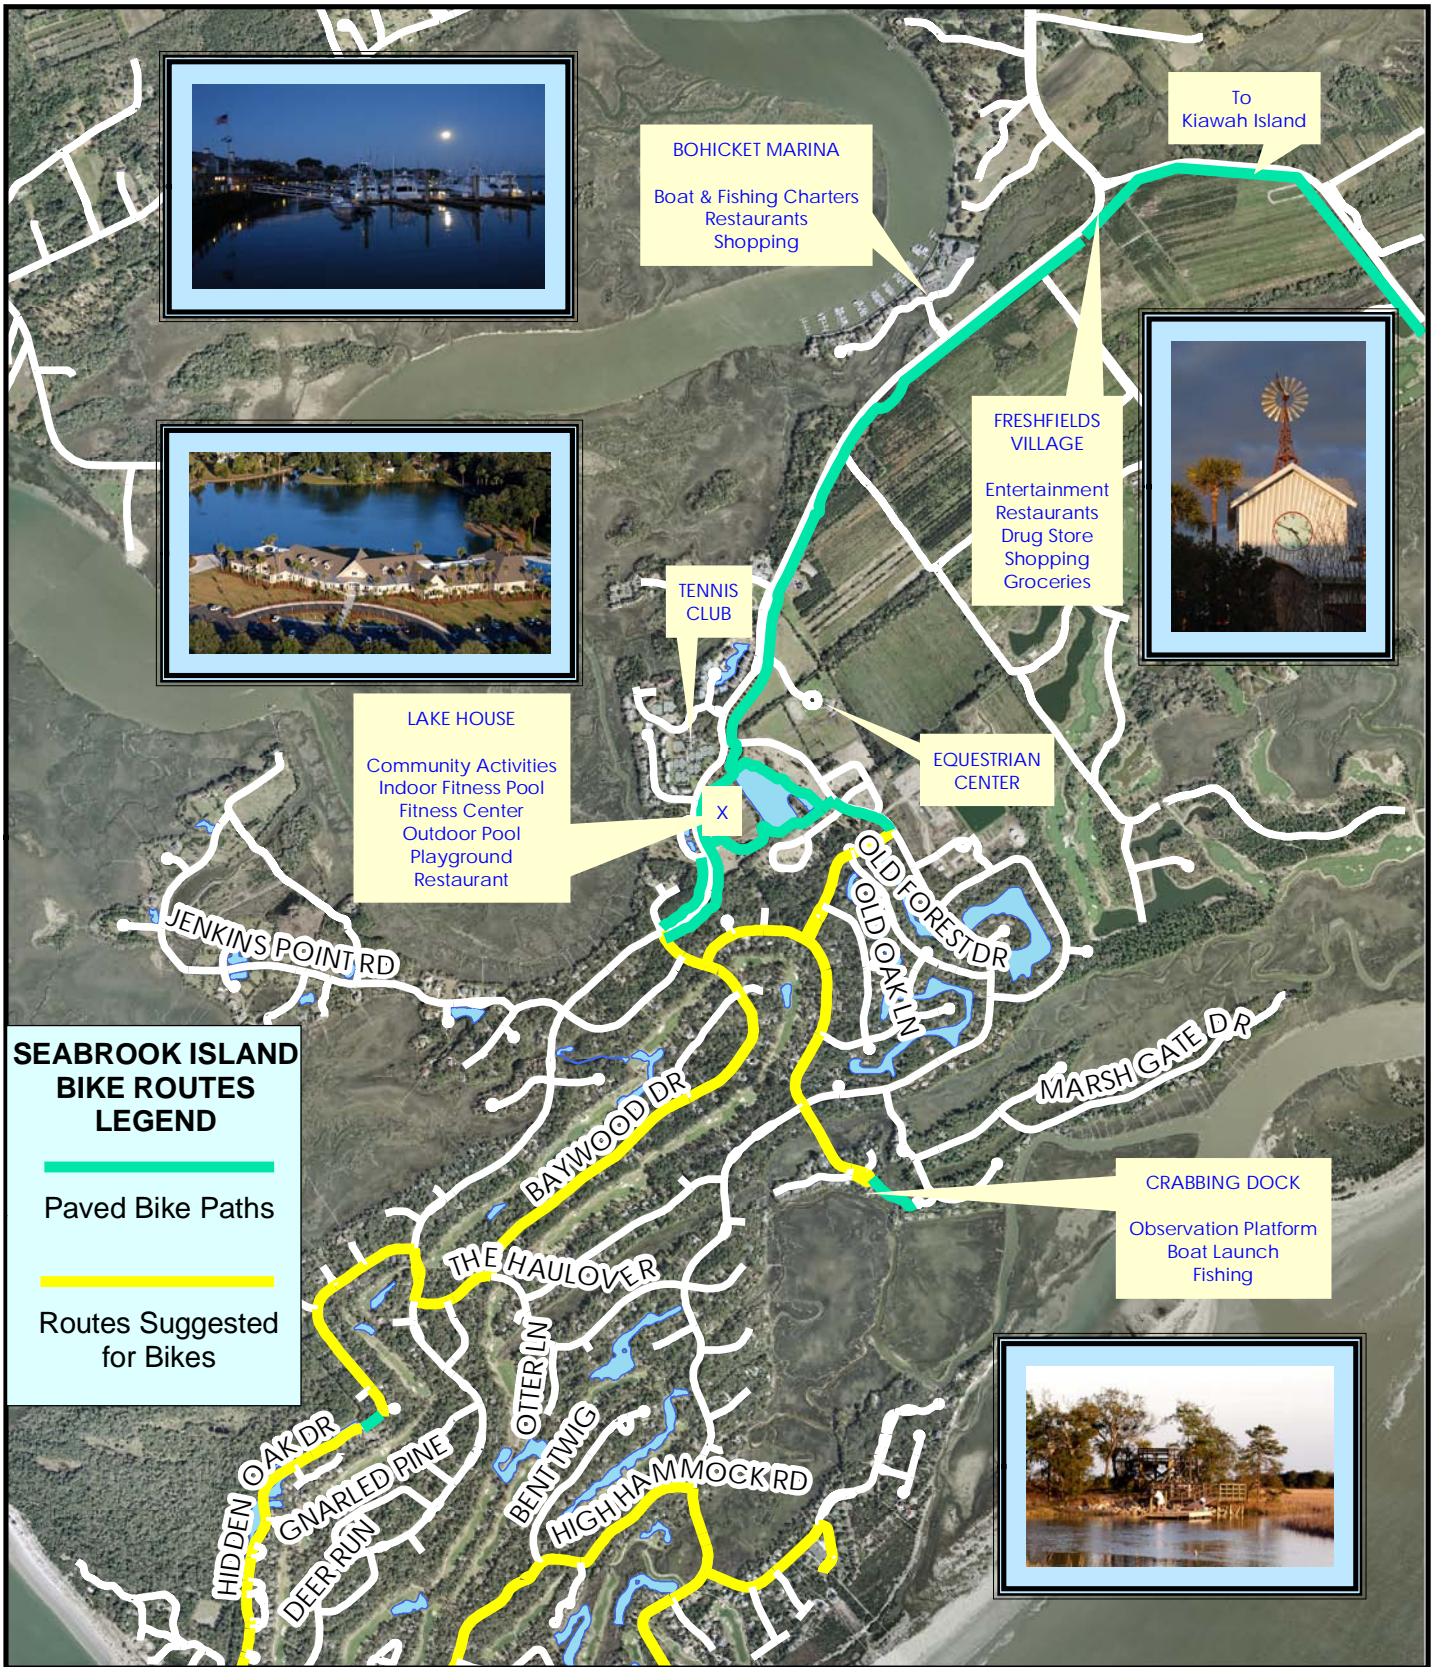

# Seabrook Island Bike Routes

(5280 ft = 1 mile)

# Seabrook Island Bike Routes

## SEABROOK ISLAND BIKE ROUTES LEGEND

 Paved Bike Paths

 Routes Suggested for Bikes