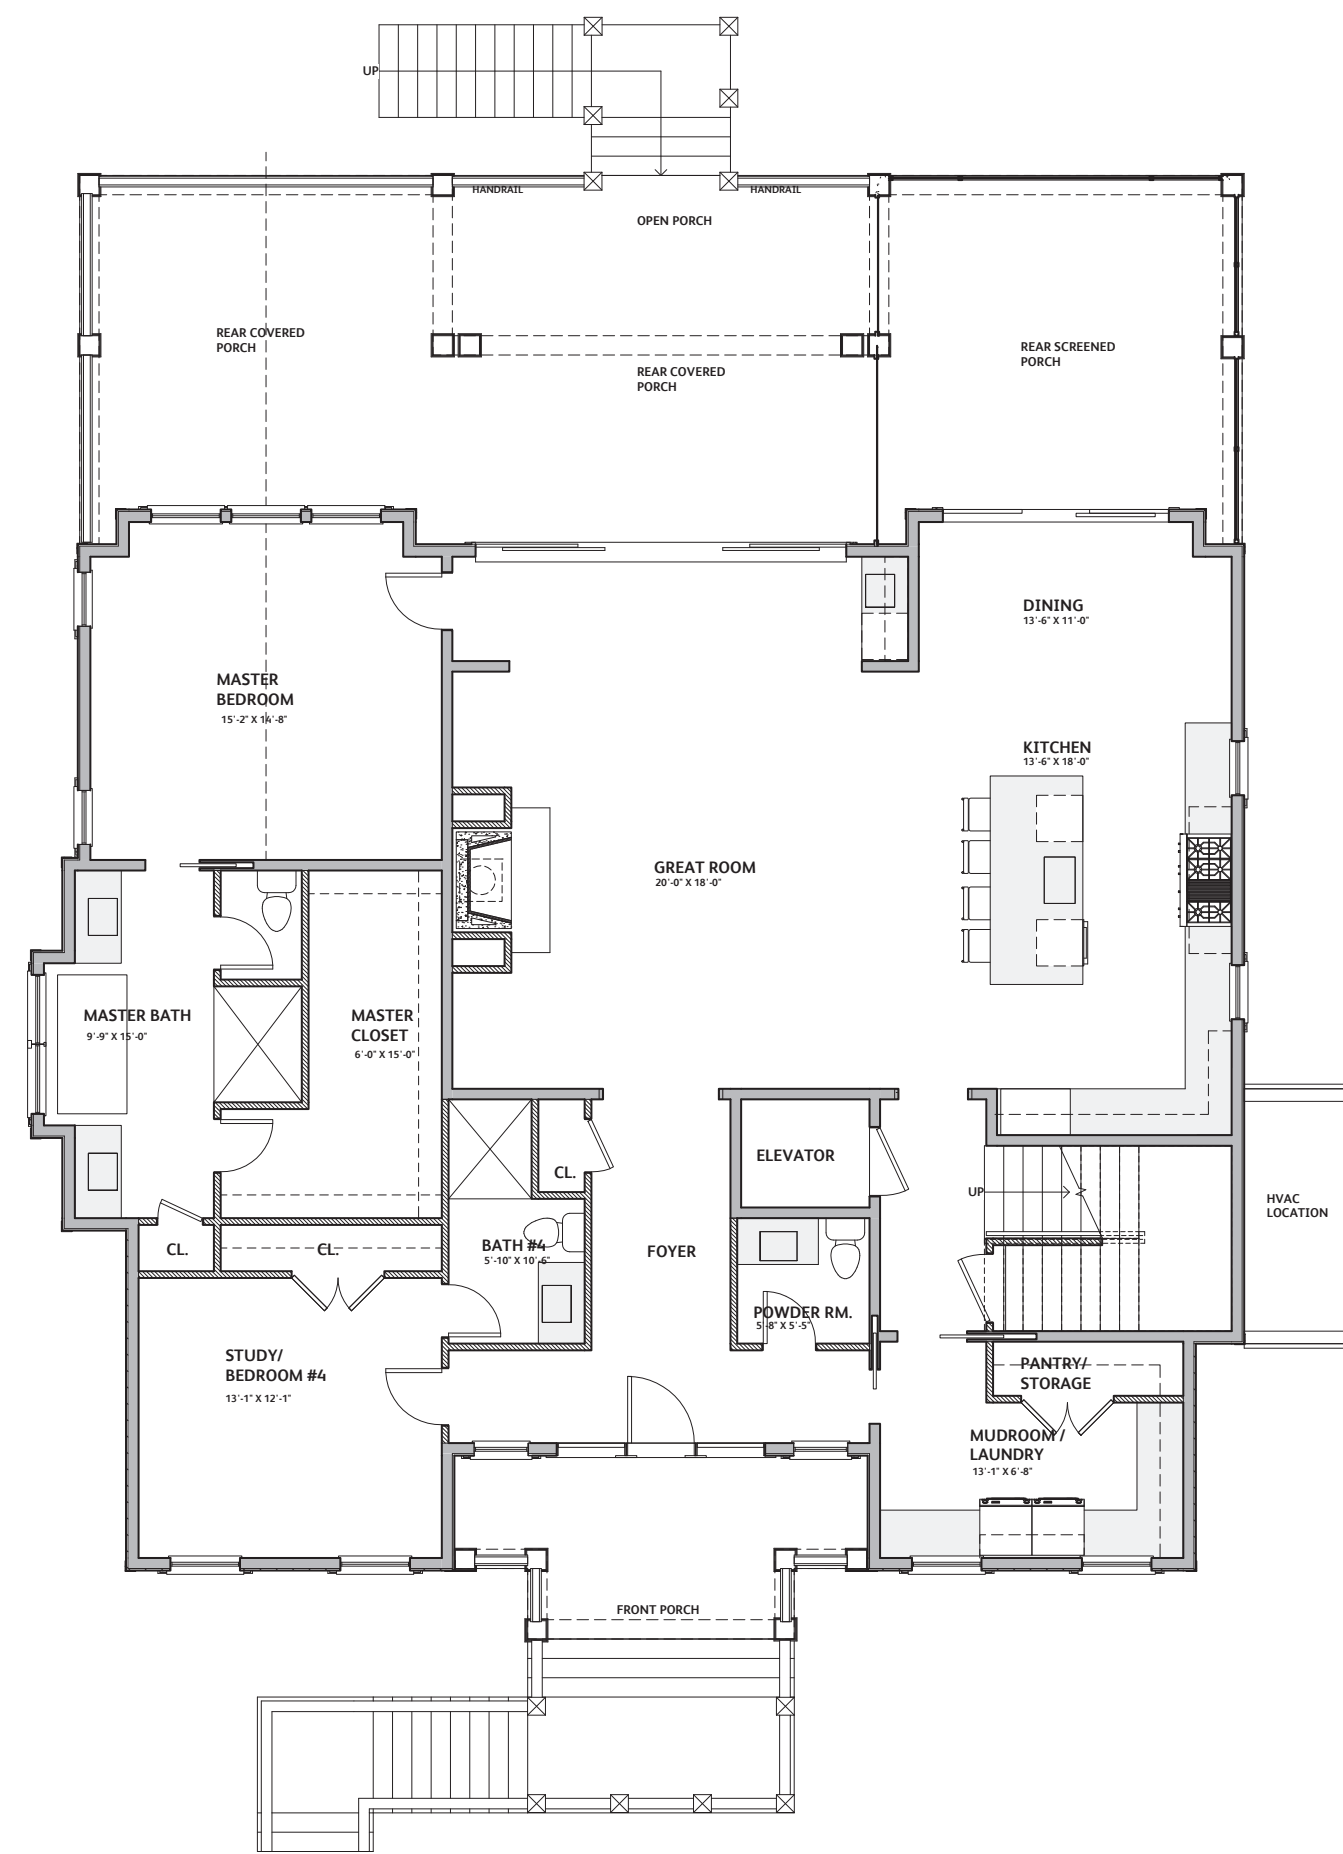

Carolina House

4 or 5 Bedrooms • 4 Full Baths, 1 Half Bath

Total Heated - 3,059 sq ft

Covered Porches - 764 sq ft

Ground Floor - 1,995 sq ft

Total Under Roof - 6,283 sq ft

Ground Floor Plan

Main Level Floor Plan

Upper Level Floor Plan