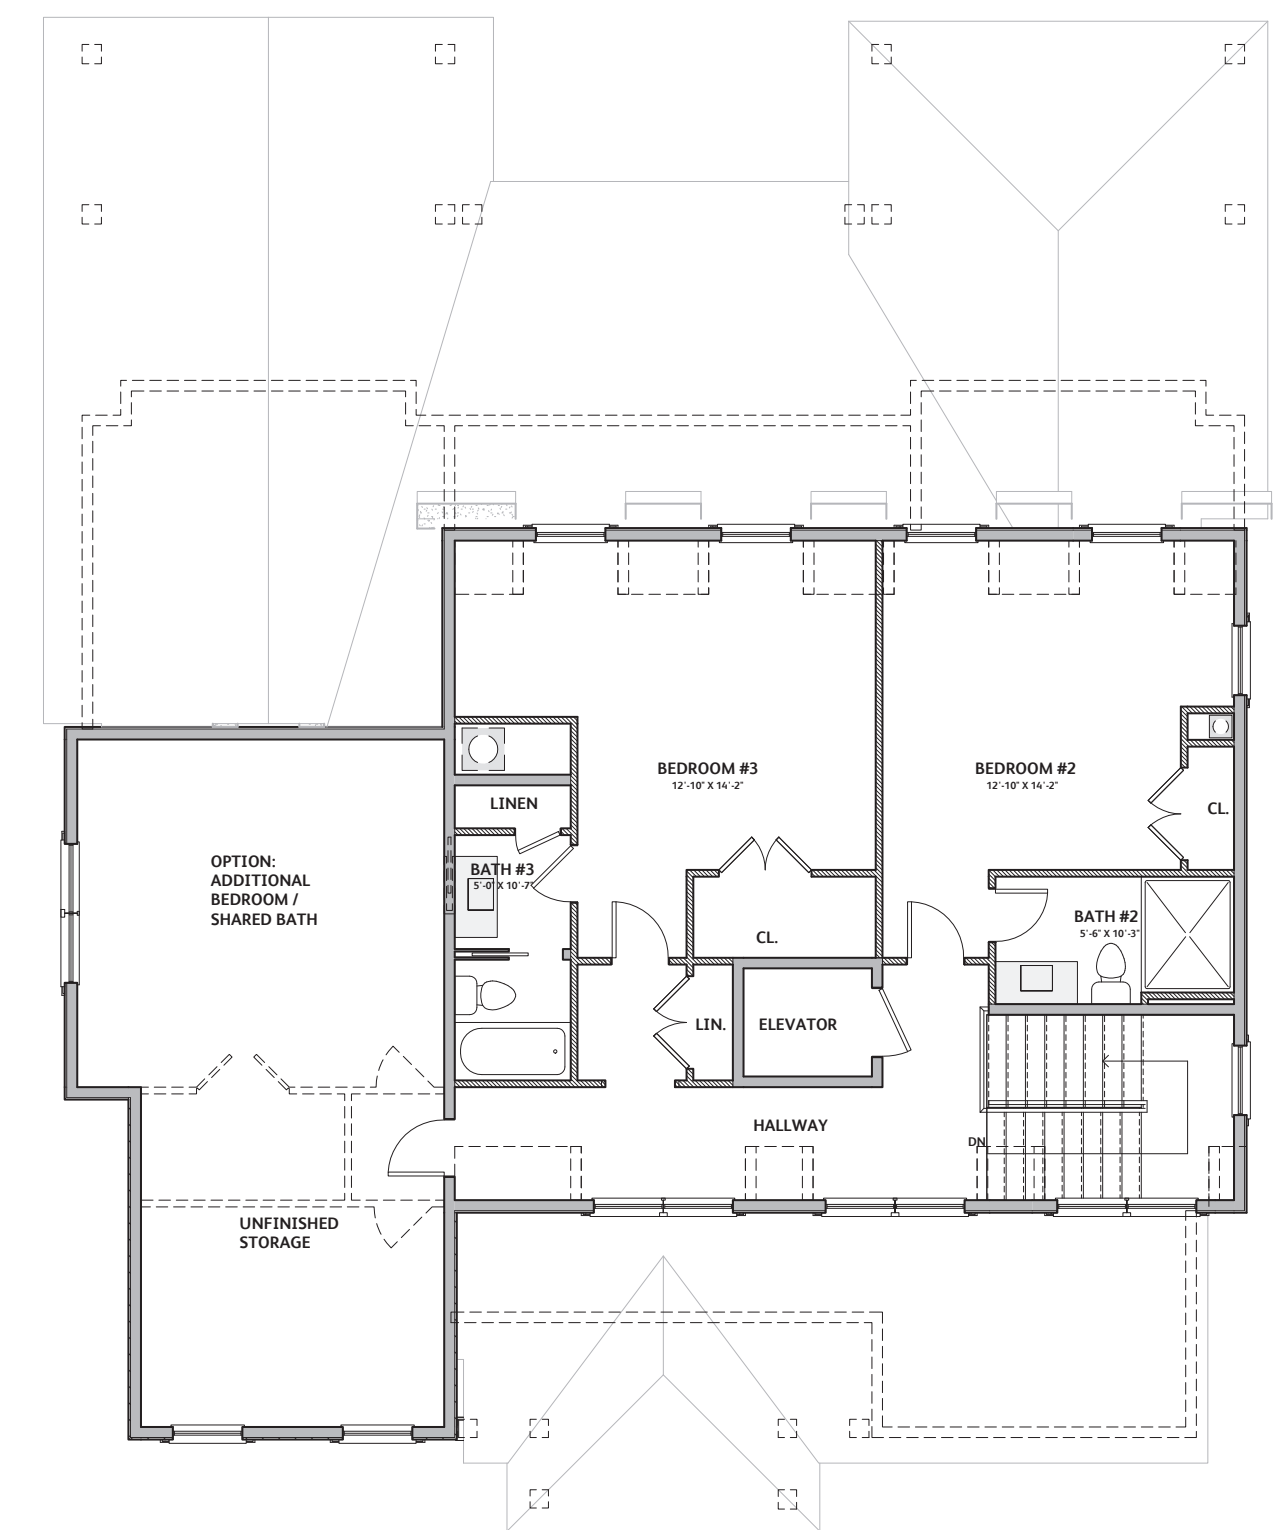

Carolina House

4 or 5 Bedrooms • 4 Full Baths, 1 Half Bath

Total Heated - 3,059 sq ft

Covered Porches - 764 sq ft

Ground Floor - 1,995 sq ft

Total Under Roof - 6,283 sq ft

Ground Floor Plan

Main Level Floor Plan

Upper Level Floor Plan