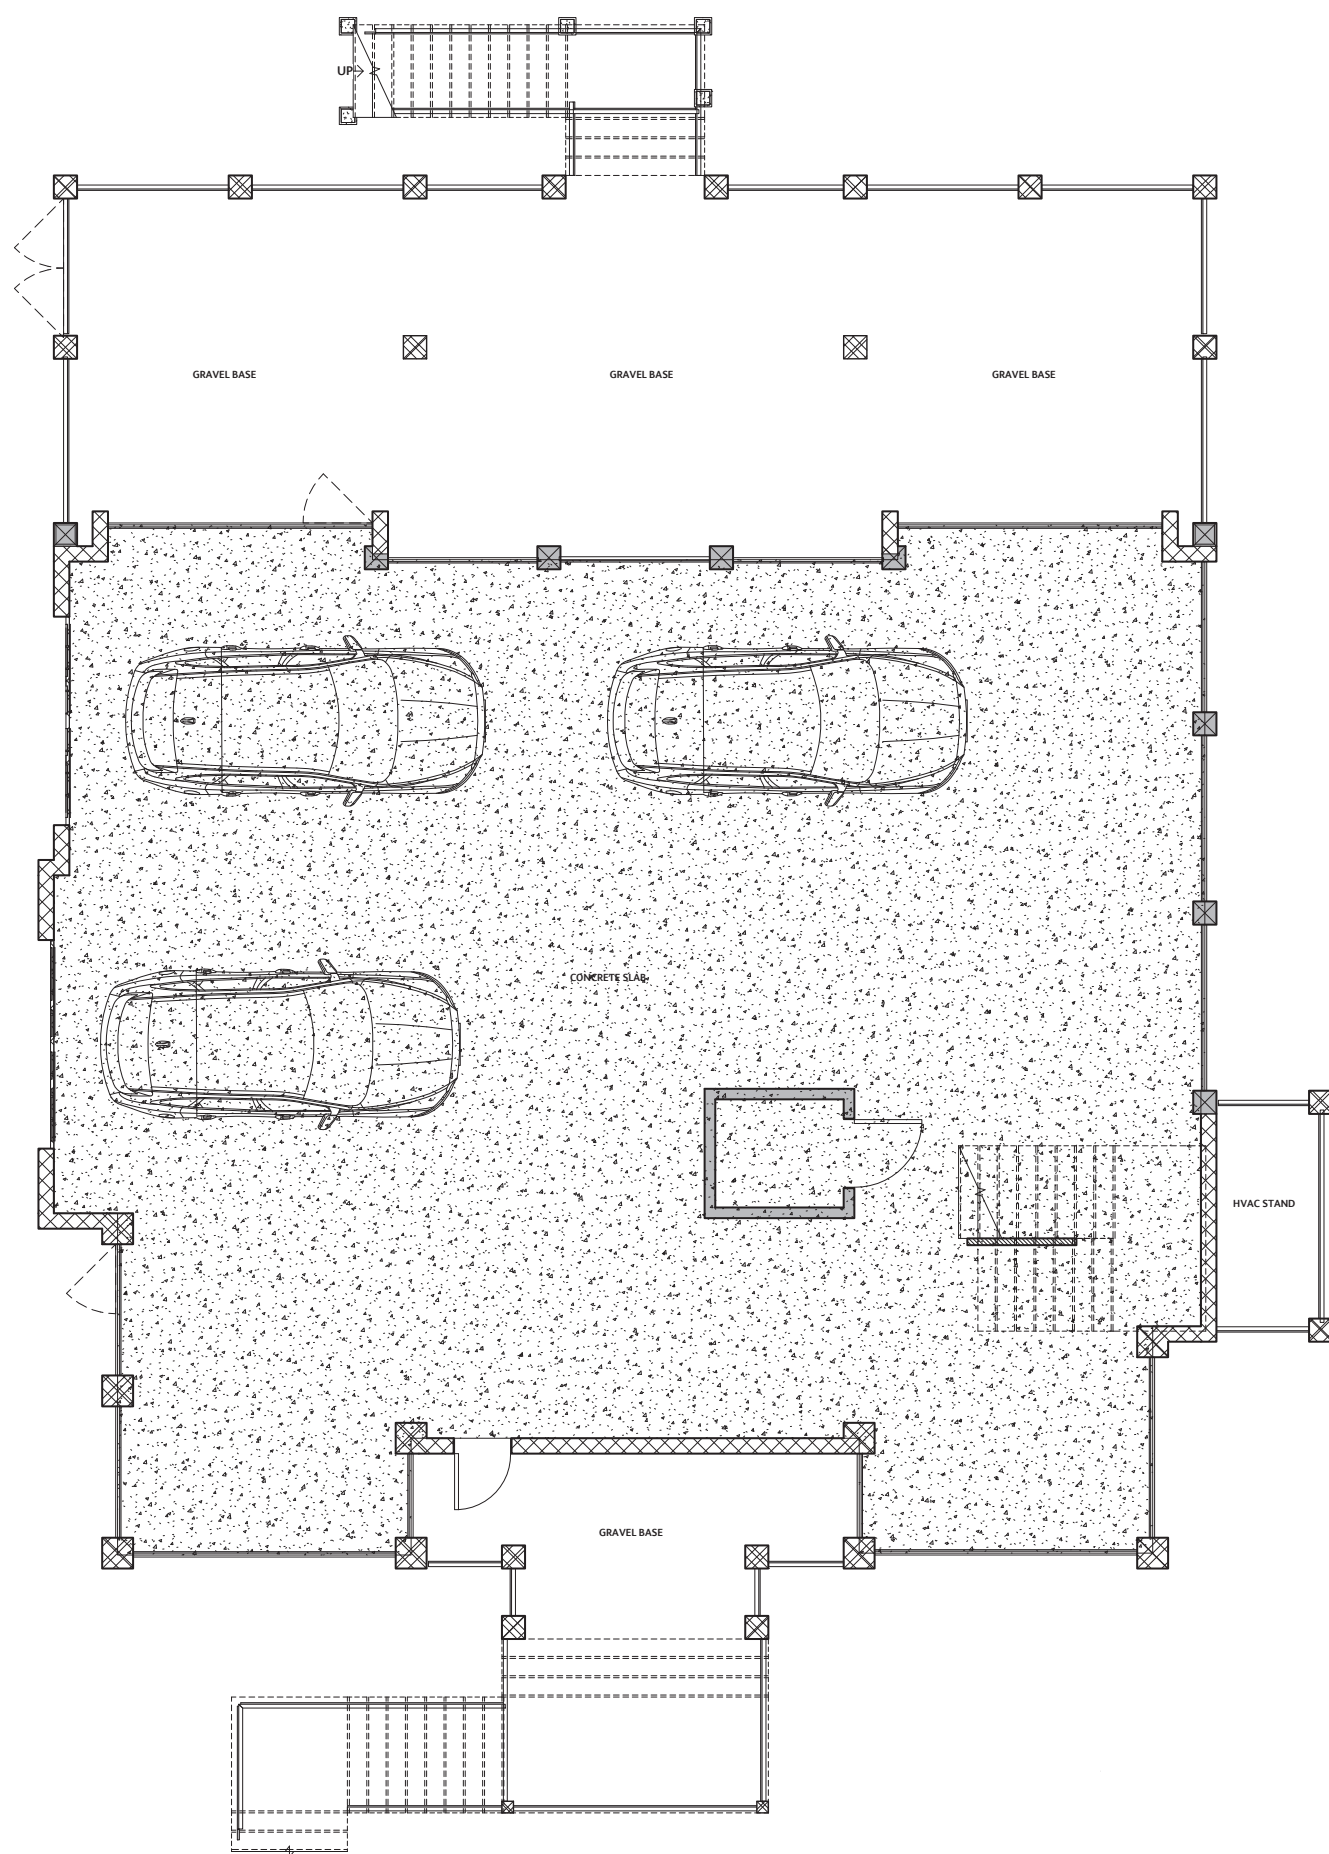

Carolina House

4 or 5 Bedrooms • 4 Full Baths, 1 Half Bath

Total Heated - 3,059 sq ft

Covered Porches - 764 sq ft

Ground Floor - 1,995 sq ft

Total Under Roof - 6,283 sq ft

Ground Floor Plan

Main Level Floor Plan

Upper Level Floor Plan