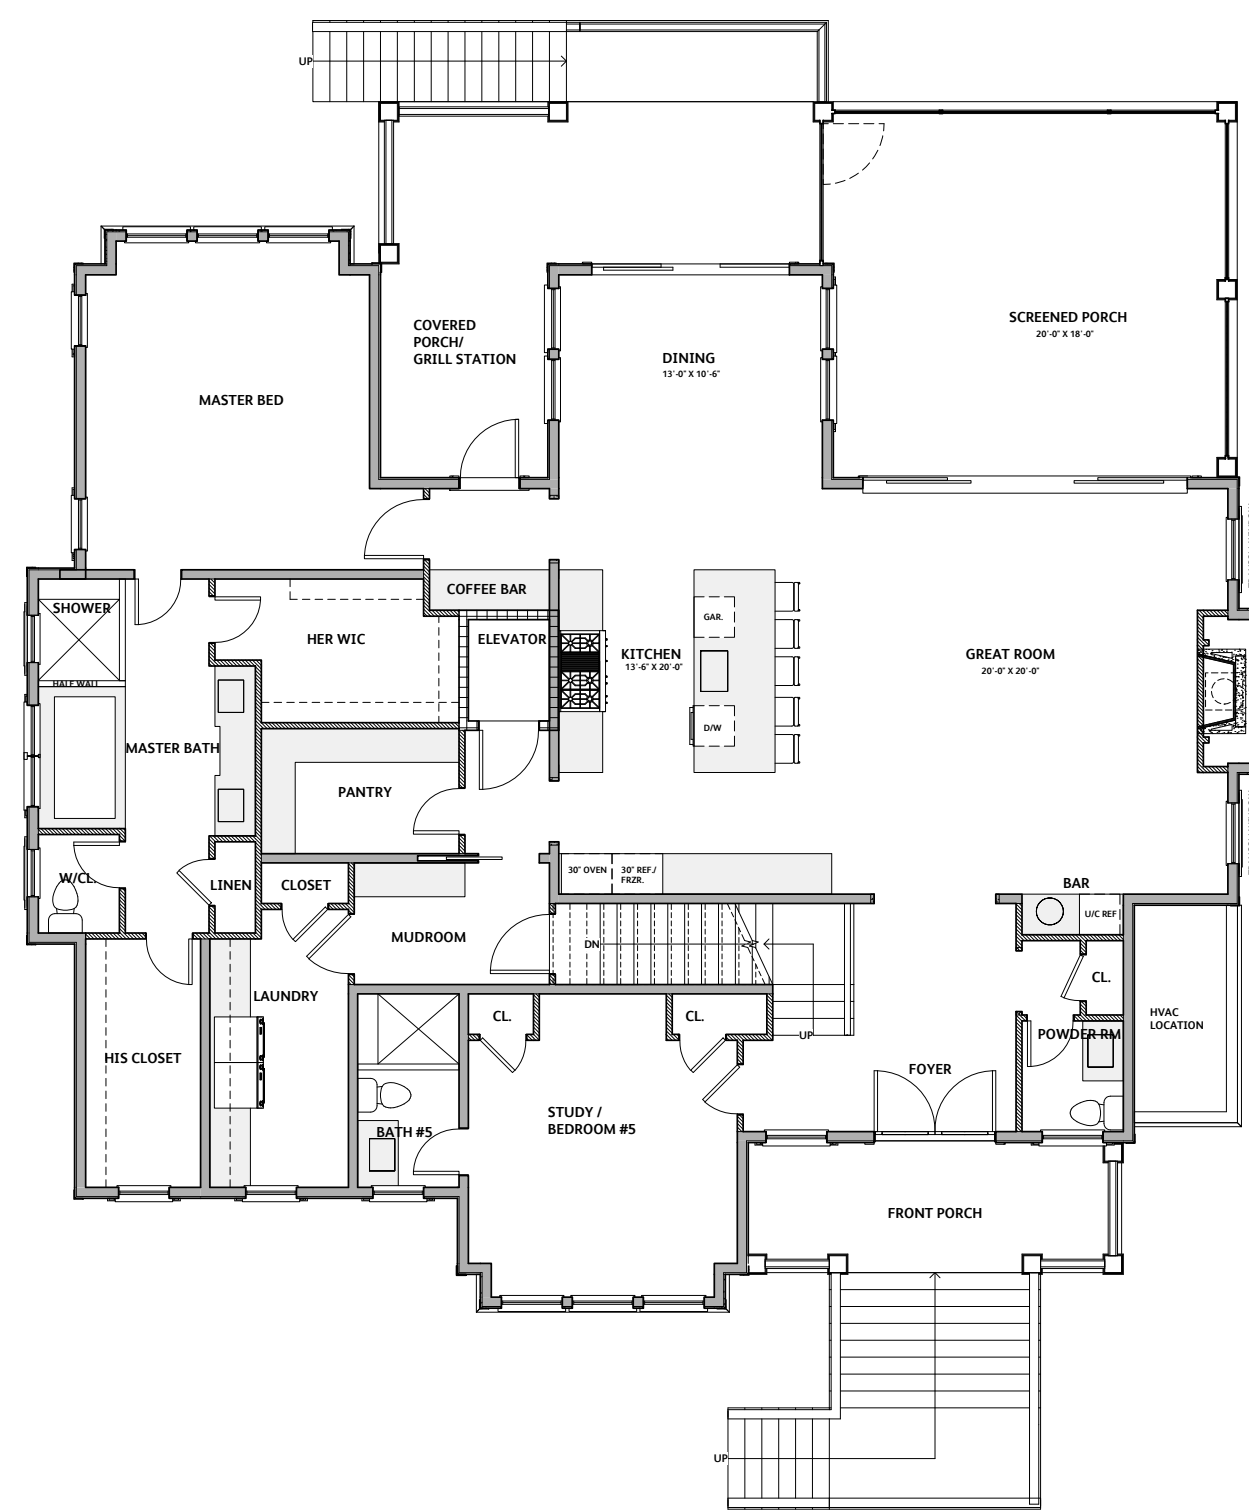

# Ocean Cottage

4 or 5 Bedrooms • 5 Full Baths, 1 Half Bath

Total Heated - 3,510 sq. ft.

Covered Porches - 762 sq. ft.

Ground Floor - 2,310 sq. ft.

Total Under Roof - 6,967 sq. ft.

Ground Floor Plan

Main Level Floor Plan

Upper Level Floor Plan