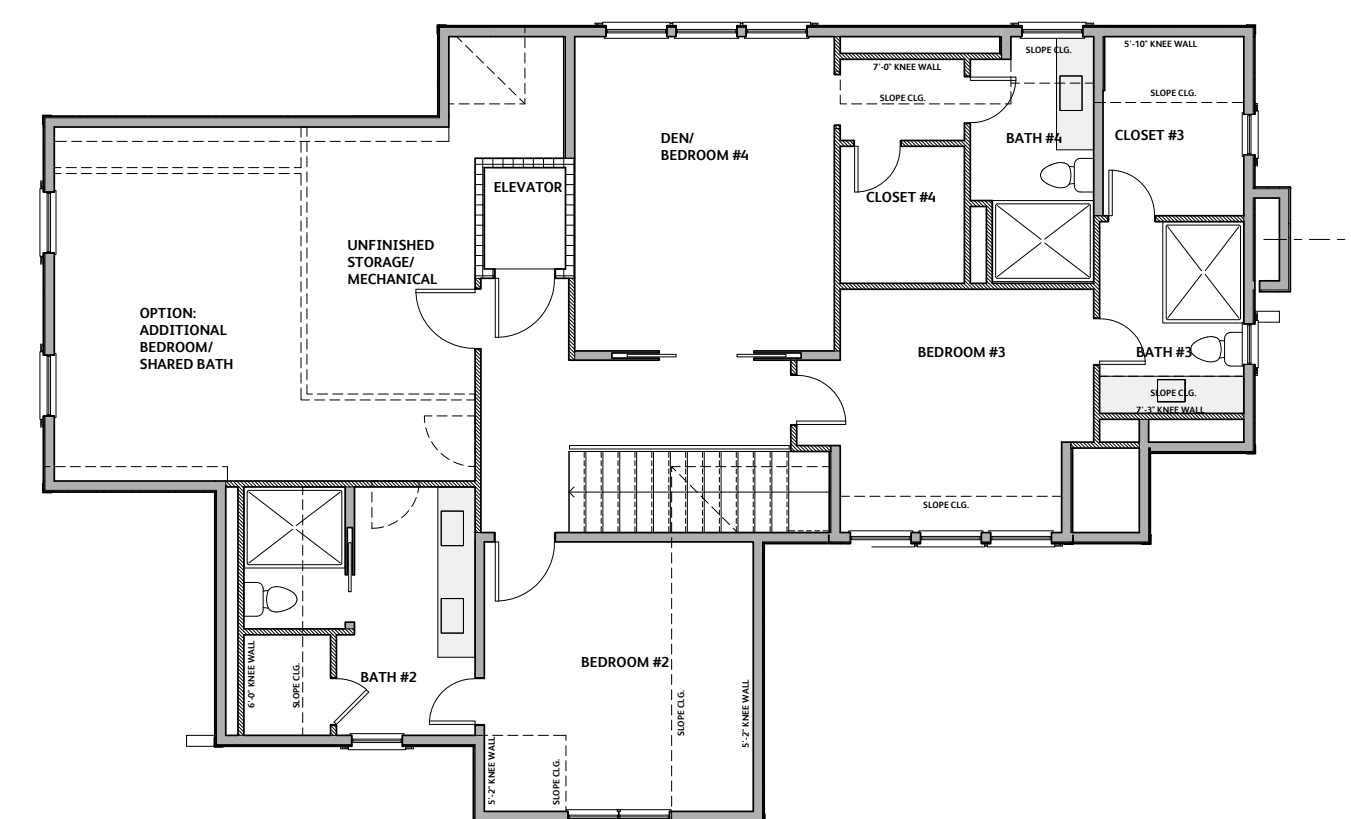

# Ocean Cottage

4 or 5 Bedrooms • 5 Full Baths, 1 Half Bath

Total Heated - 3,510 sq. ft.

Covered Porches - 762 sq. ft.

Ground Floor - 2,310 sq. ft.

Total Under Roof - 6,967 sq. ft.

Ground Floor Plan

Main Level Floor Plan

Upper Level Floor Plan