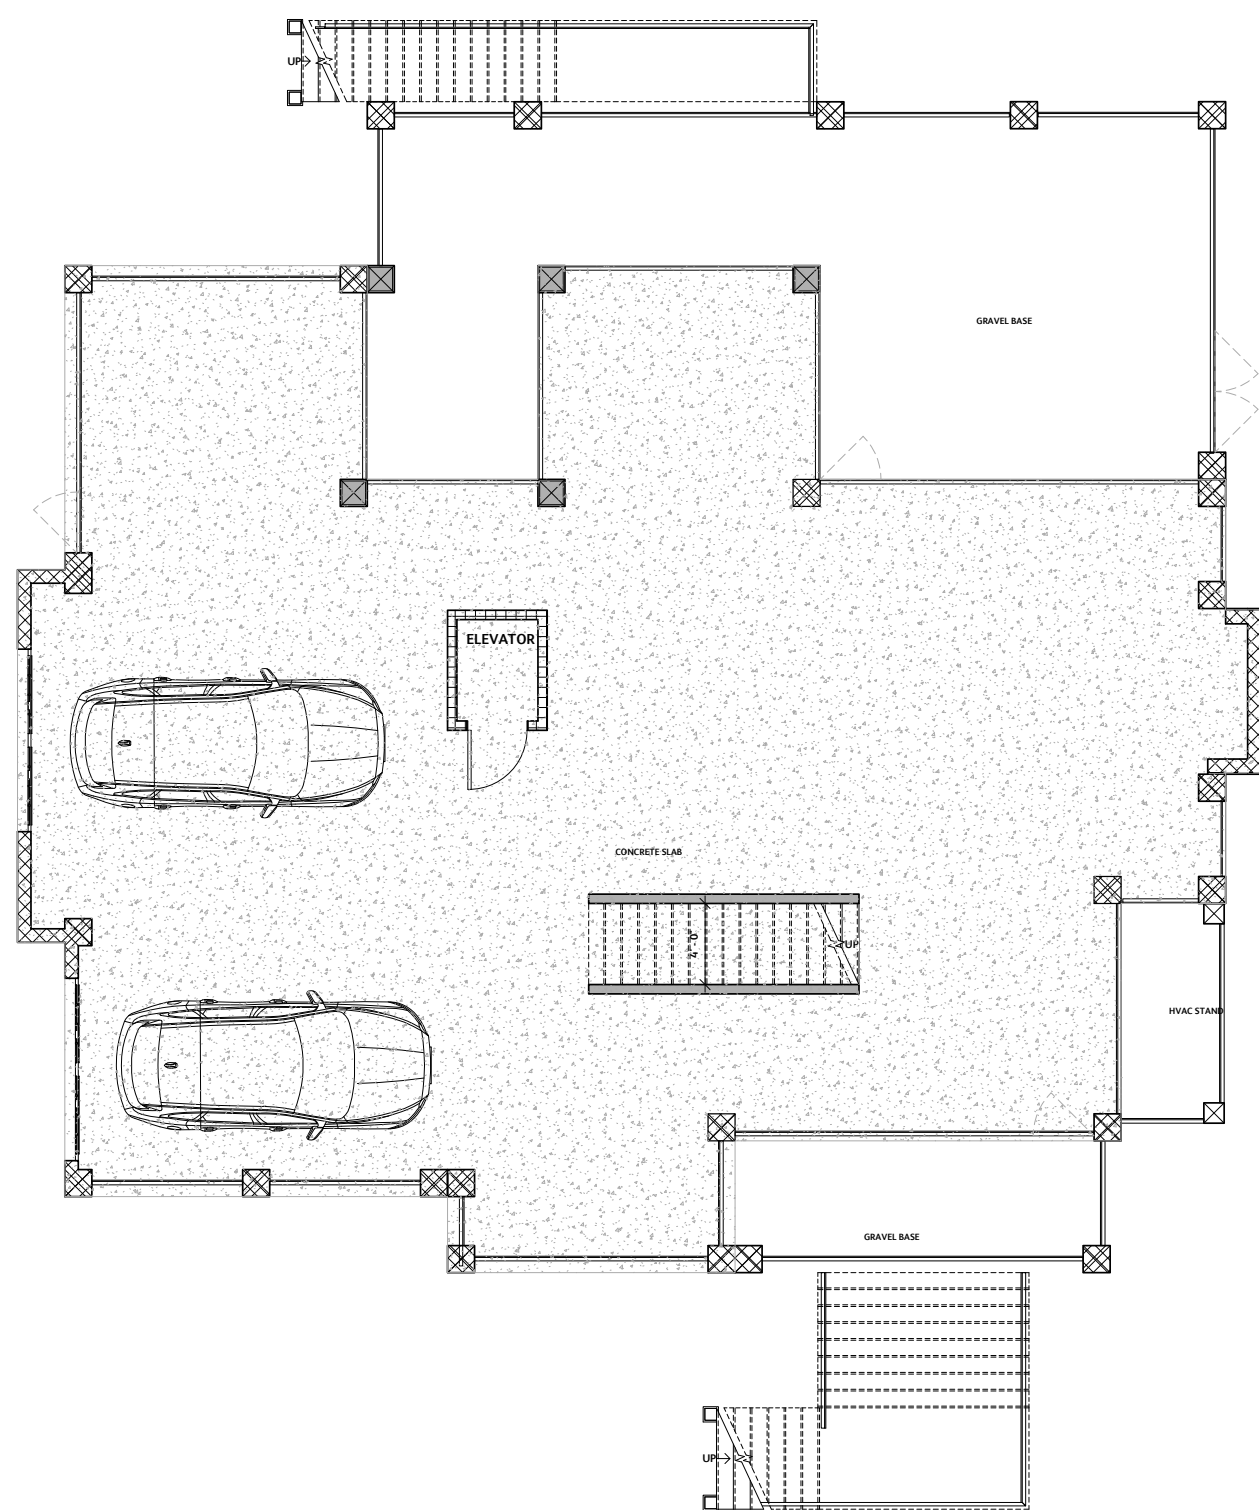

# Ocean Cottage

4 or 5 Bedrooms • 5 Full Baths, 1 Half Bath

Total Heated - 3,510 sq. ft.

Covered Porches - 762 sq. ft.

Ground Floor - 2,310 sq. ft.

Total Under Roof - 6,967 sq. ft.

Ground Floor Plan

Main Level Floor Plan

Upper Level Floor Plan