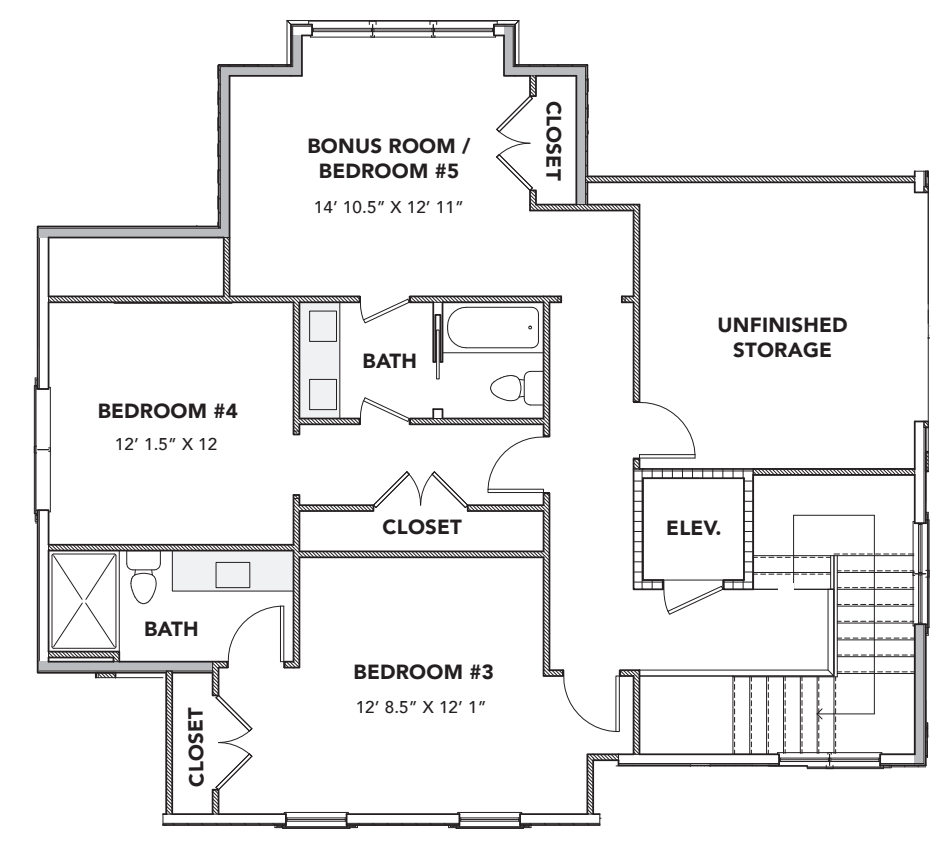

PENDING
ARC APPROVAL

East Bay House

4 or 5 Bedrooms • 4 Full Baths, 1 Half Bath
Total Heated - 3,100 sq ft
Covered Porches - 725 sq ft
Ground Floor - 2,056 sq ft
Total Under Roof - 5,881 sq ft

Ground Floor Plan

Main Level Floor Plan

Upper Level Floor Plan