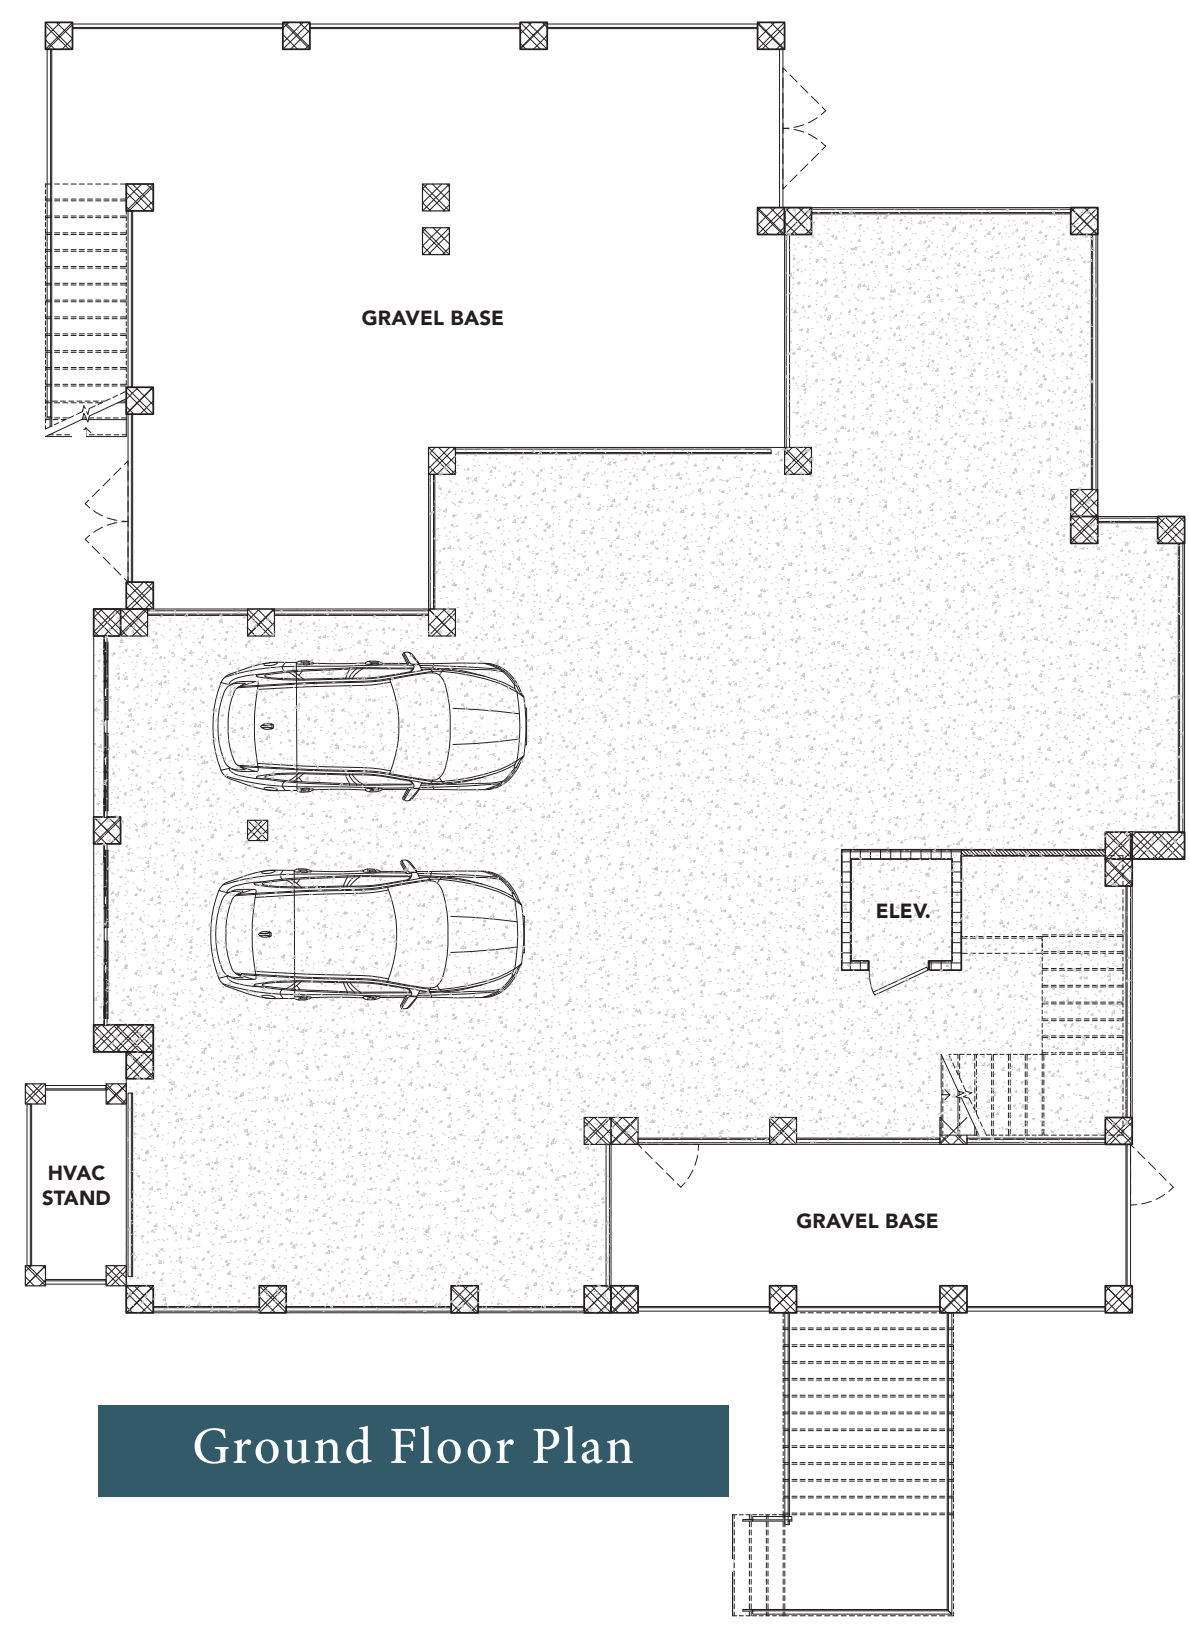

PENDING
ARC APPROVAL

East Bay House

4 or 5 Bedrooms • 4 Full Baths, 1 Half Bath
Total Heated - 3,100 sq ft
Covered Porches - 725 sq ft
Ground Floor - 2,056 sq ft
Total Under Roof - 5,881 sq ft

Ground Floor Plan

Main Level Floor Plan

Upper Level Floor Plan