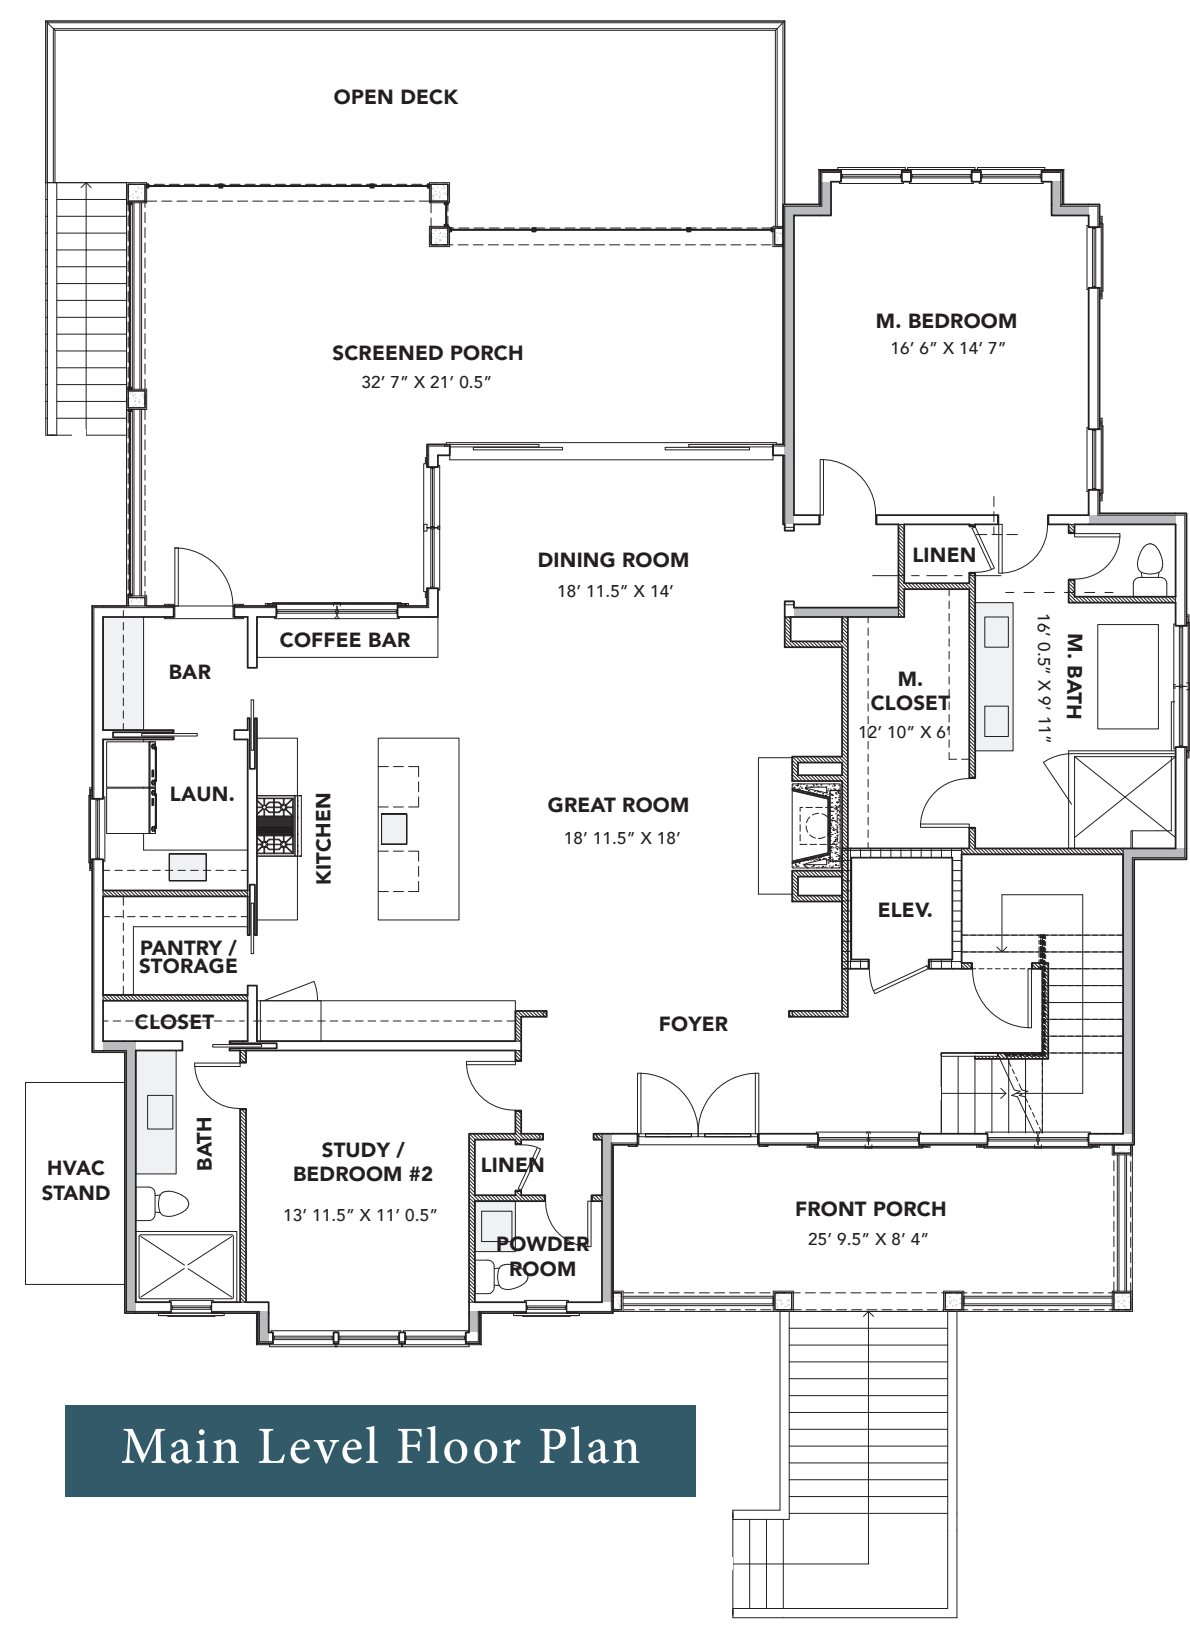

PENDING
ARC APPROVAL

East Bay House

4 or 5 Bedrooms • 4 Full Baths, 1 Half Bath
Total Heated - 3,100 sq ft
Covered Porches - 725 sq ft
Ground Floor - 2,056 sq ft
Total Under Roof - 5,881 sq ft

Ground Floor Plan

Main Level Floor Plan

Upper Level Floor Plan