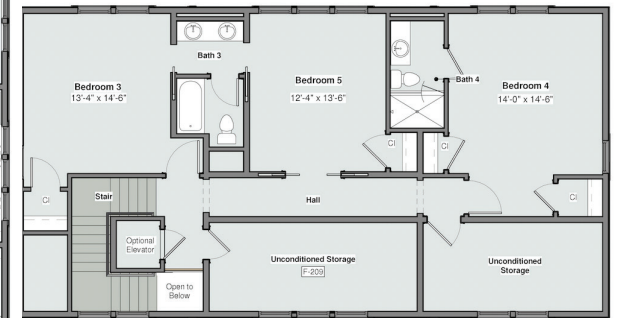

Indigo House

4 or 5 Bedrooms • 4 Full Baths, 1 Half Bath

Total Heated - 3,277 sq ft

Covered Porches - 519 sq ft

Ground Floor - 2,550 sq ft

Total Under Roof - 6,154 sq ft

Ground Floor Plan

Main Level Floor Plan

Upper Level Floor Plan