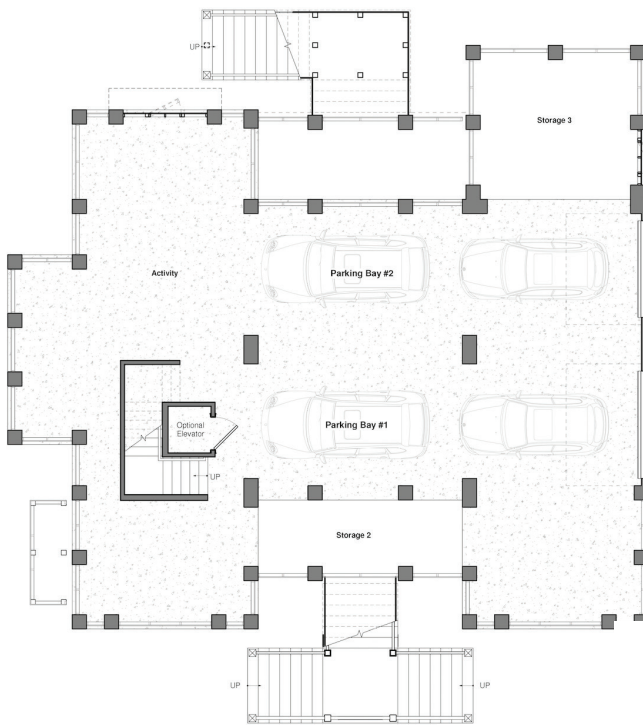

Indigo House

4 or 5 Bedrooms • 4 Full Baths, 1 Half Bath

Total Heated - 3,277 sq ft

Covered Porches - 519 sq ft

Ground Floor - 2,550 sq ft

Total Under Roof - 6,154 sq ft

Ground Floor Plan

Main Level Floor Plan

Upper Level Floor Plan