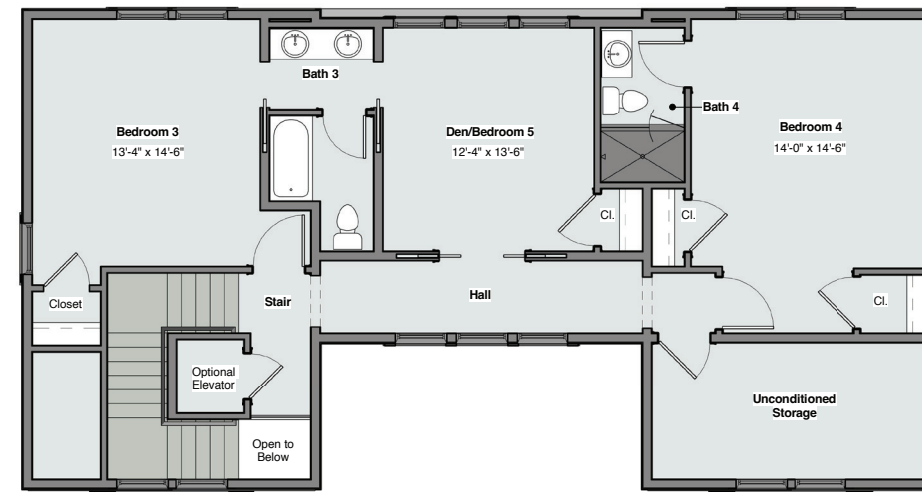

Sunset Cottage

3, 4, or 5 Bedrooms, 4 ½ baths
 Total Heated - 3,271 sq ft
 First Floor - 2,199 sq ft
 Second Floor - 1,072 sq ft

Upper Level Floor Plan

Ground Floor Plan

Main Level Floor Plan

Square Footage Calculations:

Ground Floor Area (not conditioned):	2,550	First Floor Covered Porch Area:	303
First Floor Heated and Cooled:	2,199	First Floor Screened Porch Area:	235
Second Floor Heated and Cooled:	1,072	First Floor Open Deck Area:	61
Total Heated and Cooled:	3,271	Pool:	
		Stairs:	215