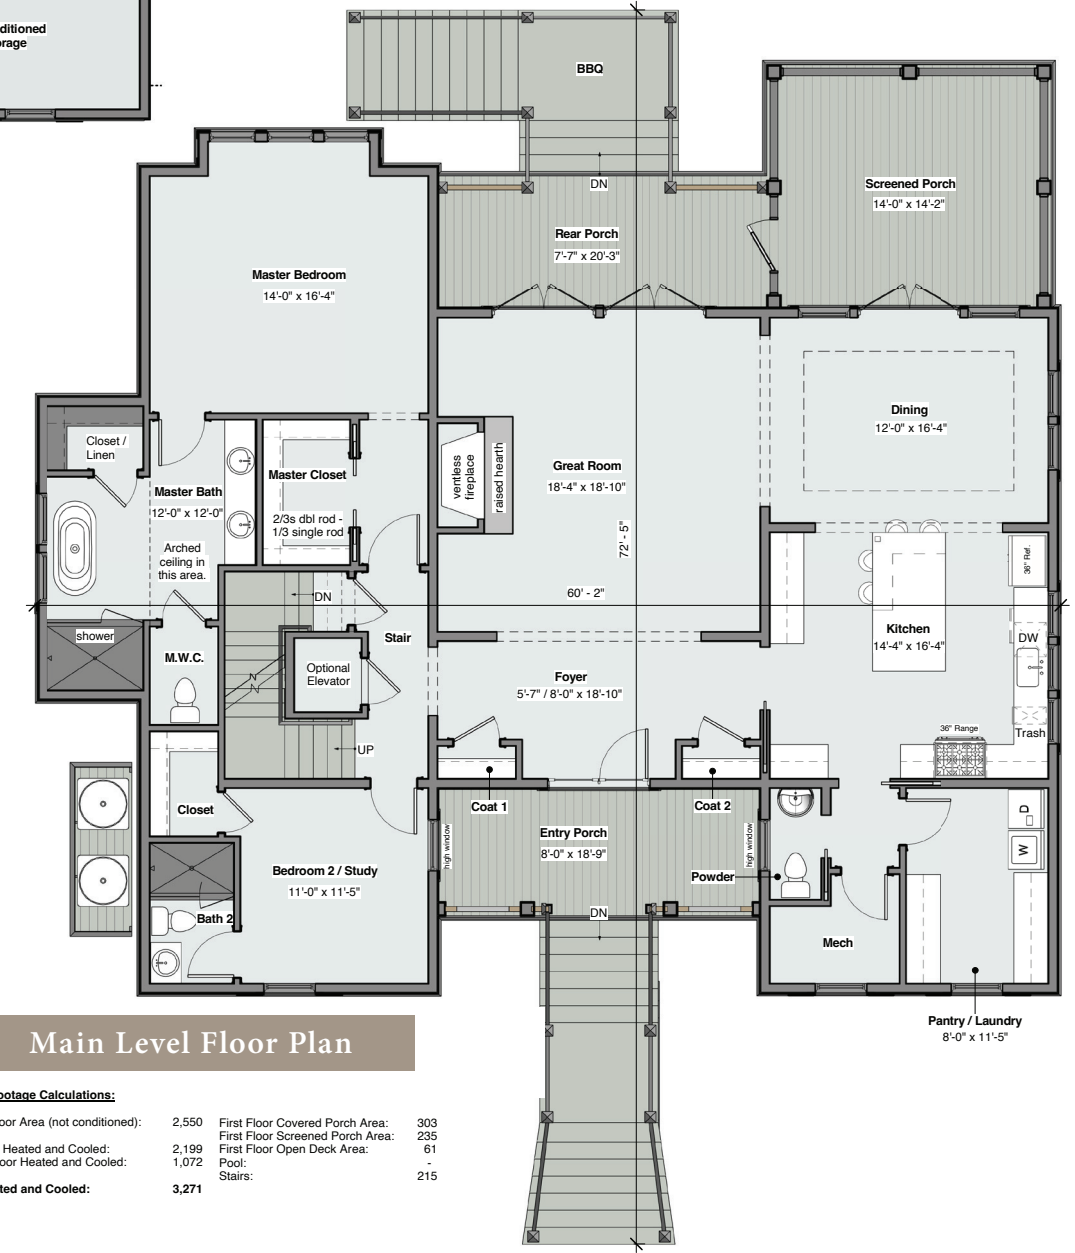

Sunset Cottage

3, 4, or 5 Bedrooms, 4 ½ baths
 Total Heated - 3,271 sq ft
 First Floor - 2,199 sq ft
 Second Floor - 1,072 sq ft

Upper Level Floor Plan

Ground Floor Plan

Main Level Floor Plan

Square Footage Calculations:

Ground Floor Area (not conditioned):	2,550	First Floor Covered Porch Area:	303
First Floor Heated and Cooled:	2,199	First Floor Screened Porch Area:	235
Second Floor Heated and Cooled:	1,072	First Floor Open Deck Area:	61
Total Heated and Cooled:	3,271	Pool:	
		Stairs:	215