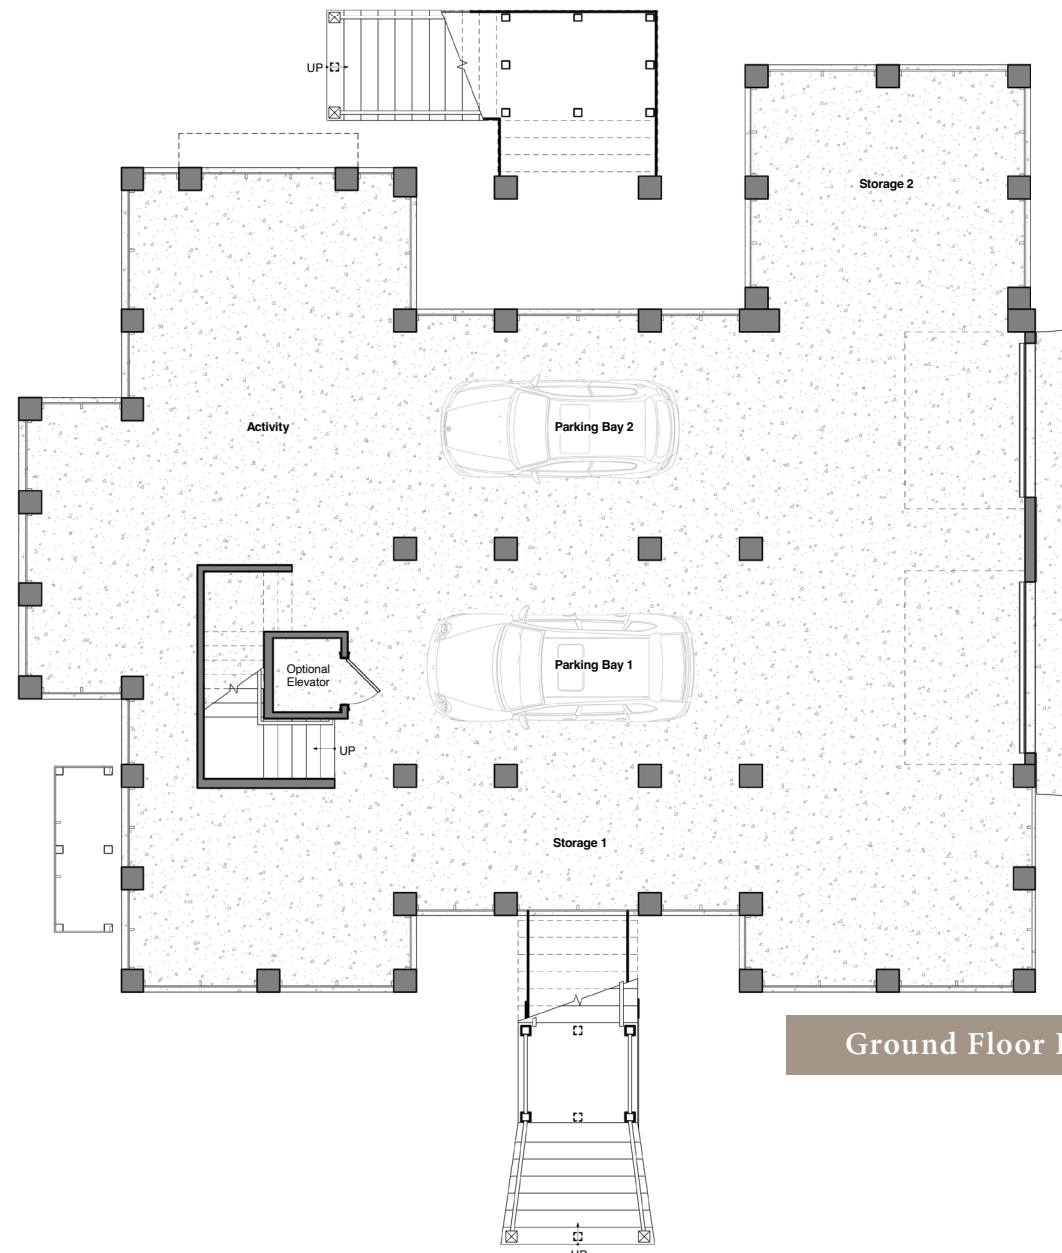

Sunset Cottage

3, 4, or 5 Bedrooms, 4 ½ baths
 Total Heated - 3,271 sq ft
 First Floor - 2,199 sq ft
 Second Floor - 1,072 sq ft

Upper Level Floor Plan

Ground Floor Plan

Main Level Floor Plan

Square Footage Calculations:

Ground Floor Area (not conditioned):	2,550	First Floor Covered Porch Area:	303
First Floor Heated and Cooled:	2,199	First Floor Screened Porch Area:	235
Second Floor Heated and Cooled:	1,072	First Floor Open Deck Area:	61
Total Heated and Cooled:	3,271	Pool:	
		Stairs:	215